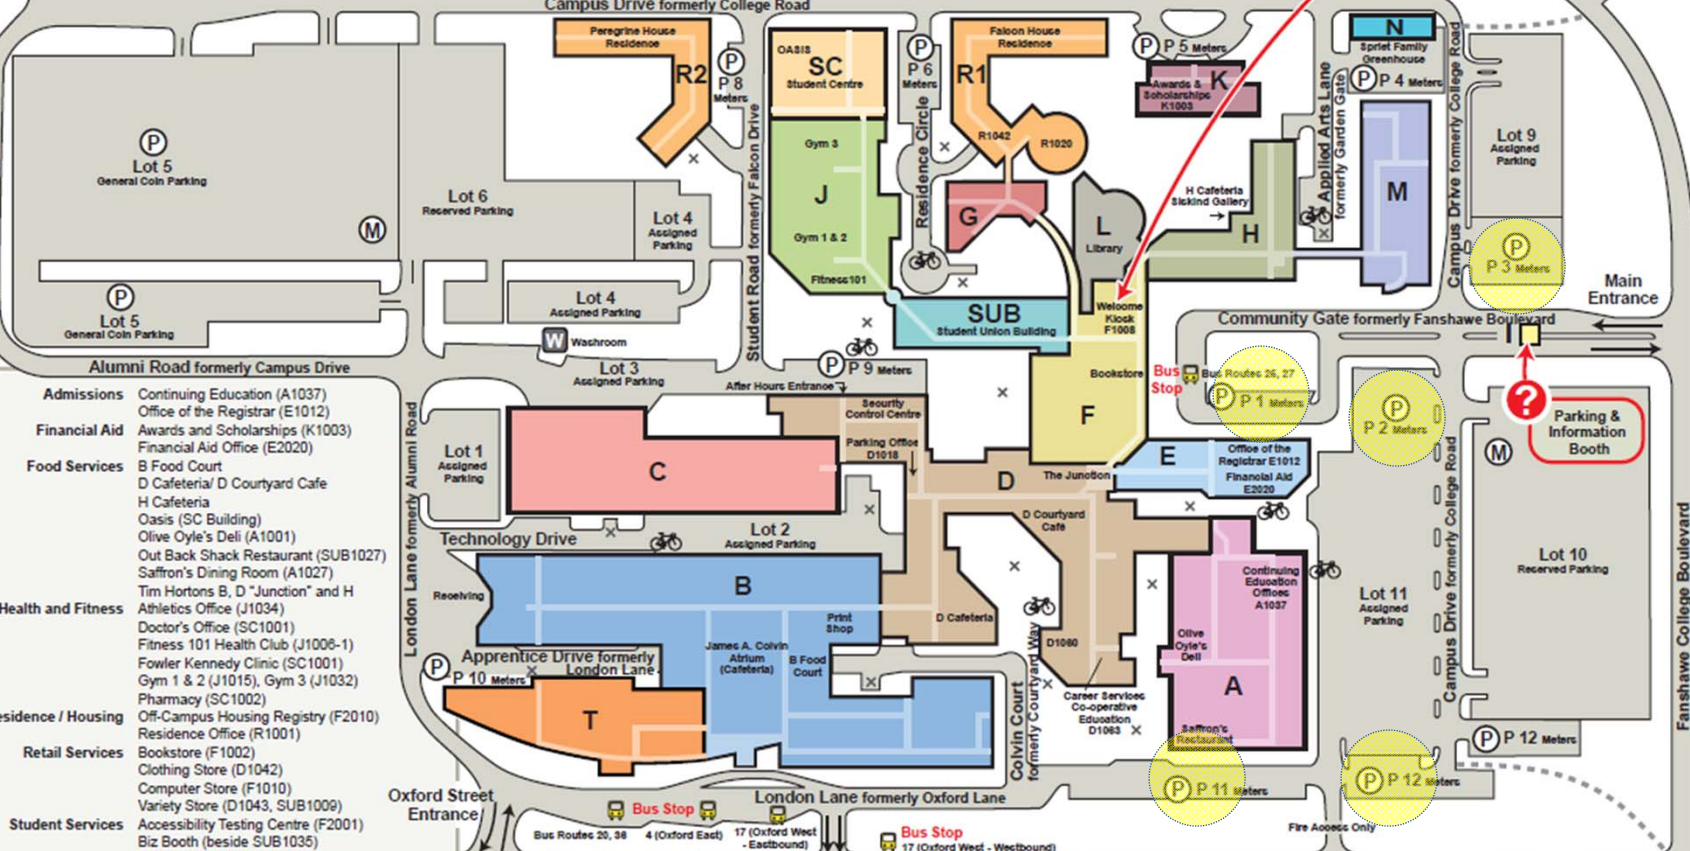

- Admissions** Continuing Education (A1037)
Office of the Registrar (E1012)
- Financial Aid** Awards and Scholarships (K1003)
Financial Aid Office (E2020)
- Food Services** B Food Court
D Cafeteria/ D Courtyard Cafe
H Cafeteria
Oasis (SC Building)
Olive Oyle's Deli (A1001)
Out Back Shack Restaurant (SUB1027)
Saffron's Dining Room (A1027)
Tim Hortons B, D "Junction" and H
- Health and Fitness** Athletics Office (J1034)
Doctor's Office (SC1001)
Fitness 101 Health Club (J1006-1)
Fowler Kennedy Clinic (SC1001)
Gym 1 & 2 (J1015), Gym 3 (J1032)
Pharmacy (SC1002)
- Residence / Housing** Off-Campus Housing Registry (F2010)
Residence Office (R1001)
- Retail Services** Bookstore (F1002)
Clothing Store (D1042)
Computer Store (F1010)
Variety Store (D1043, SUB1009)
- Student Services** Accessibility Testing Centre (F2001)
Biz Booth (beside SUB 1035)
Career Services Co-operative Education (D1083)
Computer Homework Labs (F1000, L2005, B1049)
CONNECT Resource Centre (E2030)
Counselling and Accessibility Services (F2010)
First Nations Centre (A1047)
Foot Patrol (D1027)
International Services (E2025)
Learning Centre (A2019)
Library and Media Services (L1003)
Meal Plan (Bookstore F1002)
Print Shop (B1002)
Student Union Offices (SC2001)
Study Lounge (F1012)
Testing Centre (F2010)

- To Fanshawe College, 1764 Oxford Street, London
- | | | |
|-------------------------|---|---|
| Academic Offices | Applied Sciences and Technology (T3010)
Building Technology (T3010)
Lawrence Kinlin School of Business (B2015)
Contemporary Media (M3010)
Design (M3010)
Health Sciences (D3018) | Human Services (D3018)
Information Technology (G3001)
Language and Liberal Studies (A2003)
Motive Power Technology (T3010)
Nursing (D3018)
Tourism and Hospitality (A1015) |
|-------------------------|---|---|
- P Visitor Parking
 M Motorcycle Parking
 Bicycle Rack
 X Designated Smoking Area